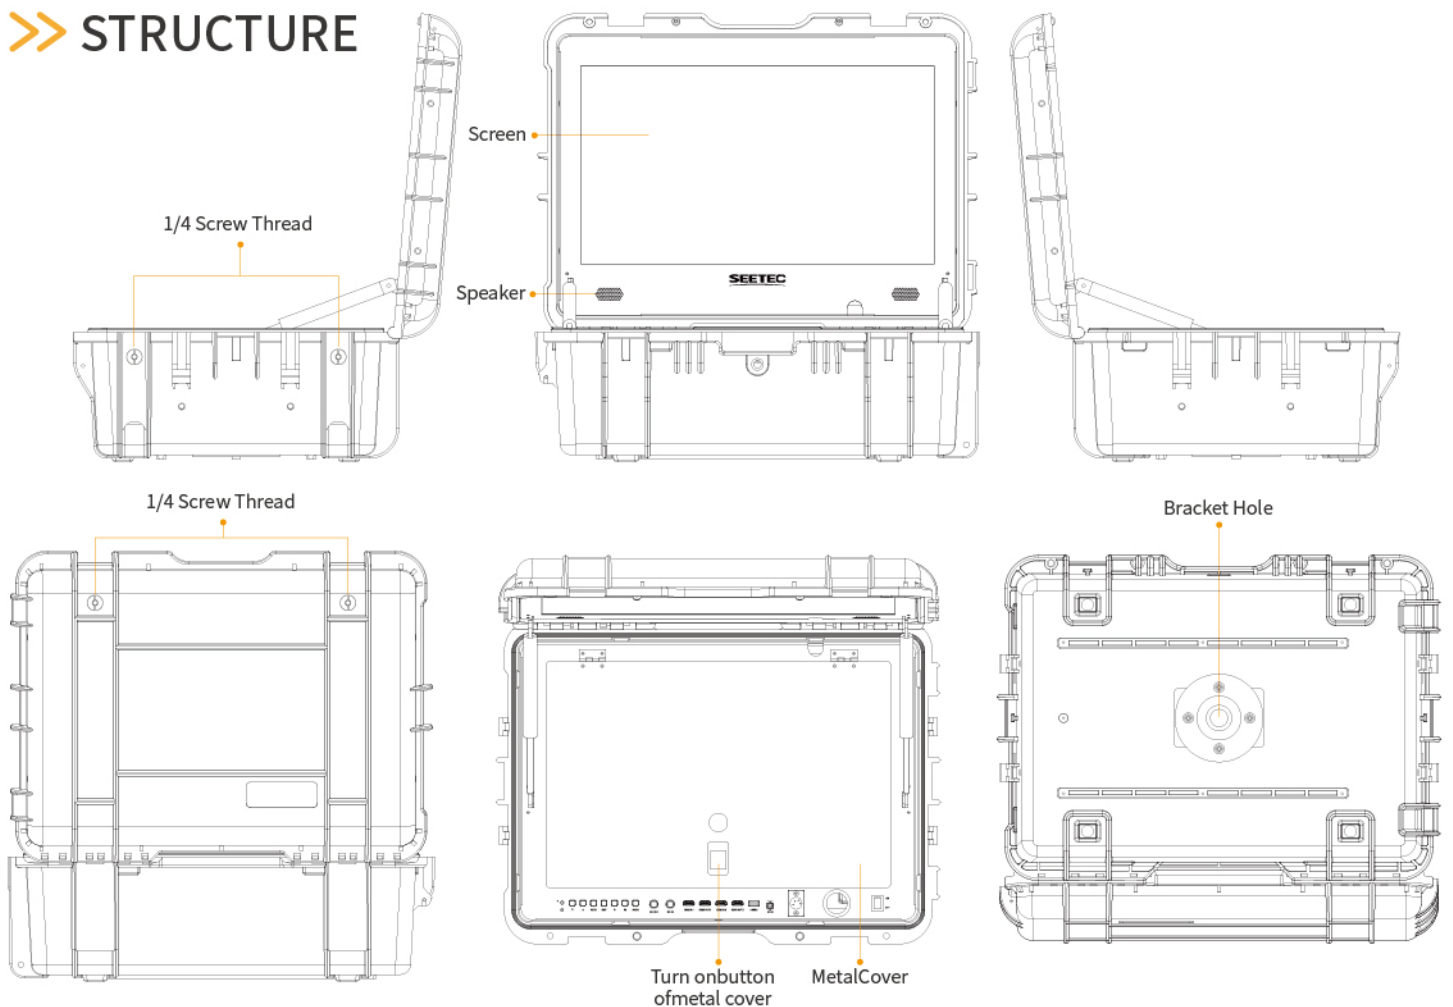

PROFESSIONAL TOOLS FOR ACCURATELY EXPOSURE AND FOCUS EVERY SHOT

>> MULTIPLE POWER SUPPLY MODES

>> PARAMETER

Description	21.5" High Bright Carry-on Broadcast Monitor
Model	WPC215
Screen size	21.5" IPS
Resolution	1920×1080 pixels
Display Colors	16.7M colors 8bits
Gamut	72% NTSC
Pixel pitch	0.24795 (H) x 0.24795 (V) mm
Aspect Ratio	16:9
Brightness	1000 cd/m ²
Contrast	1000:1
Backlight	LED
Response Time	Tr + Tf=25ms
Viewing Angle	89°/89°(L/R) 89°/89°(U/D)
Inputs	HDMI*2, SDI*1, USB2.0*1
Outputs	HDMI*2, SDI*1,
Audio	3.5mm Stereo Headphone, Speaker
SDI Support Format	720p (60/59.94/50/30/29/25/24/23.98)
	1080i (60/59.94/50)
	1080p (60/59.94/50/30/29.97/25/24/24sF/23.98/23.98sF)
HDMI Support Format	480i/576i/480p/576p
	720p (60/59.94/50/30/29.97/25/24/23.98)
	1080i (60/59.94/50)
	1080p (60/59.94/50/30/29.97/25/24/23.98)
	4K UHD 3840×2160p (30/29.97/25/24/23.98 Hz)
	DCI 4K 4096×2160p (24Hz)
Power Consumption	≤32W
Input Voltage	DC 12~24V
Operating Temperature	-0°C~50°C
Storage Temperature	-20°C~60°C
Waterproof Level of Case	IP67
Material of Case	PP alloy
Unit Size	372L×262H×28.4D (mm)
Unit Weight	about 14.8kg

>> STRUCTURE

- ① Power Turn ON/OFF ② XLR power connector ③ DC power input ④ Firmware update/LUT file import interface ⑤ HDMI signal output 2
- ⑥ HDMI signal input 2 ⑦ HDMI signal output 1 ⑧ HDMI signal input 1 ⑨ SDI signal input ⑩ SDI signal output
- ⑪ Signal switching ⑫ Custom shortcut key ⑬ Custom shortcut key ⑭ Return/exit menu button ⑮ Main menu/confirm button
- ⑯ Selecting the upper level menu/increasing the parameter value ⑰ Selecting the next level menu/decreasing the parameter value
- ⑱ 3.5mm earphone jack ⑲ Power indicator