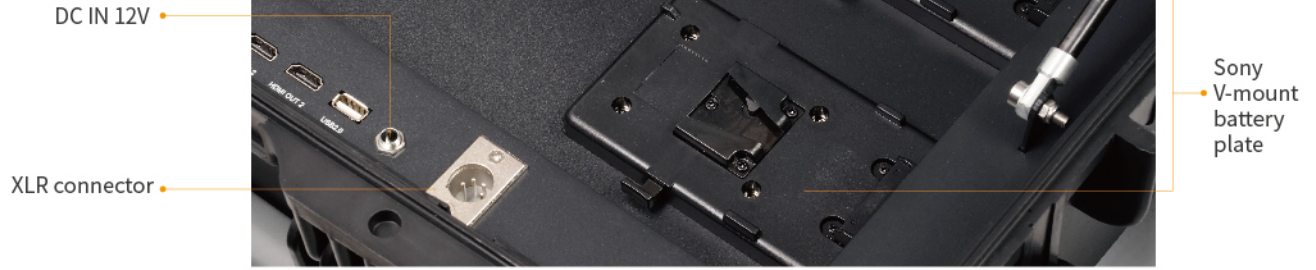

WPC215 21.5" PORTABLE DIRECTOR MONITOR

Sunlight Visible | Portable suitcase, ideal choice for outdoor filming

USE PROFESSIONAL REC.709 COLOR CALIBRATION STANDARD

FEATURES

- 21.5-inch 1920x1080 full HD large screen
- Portable waterproof case, easily cope with various harsh shooting environments
- Intuitive buttons + new menu interface, more convenient to operate
- Custom 3D-LUT, preview film look
- With Waveform, Vectorscope, RGB Histogram, Focus Assist, Monochrome etc. functions, can help you accurately exposure and focus every shot.
- With multiple 1/4 screw thread, can be mount wireless transmission and other device.
- The bottom of case built-in metal bracket, can mount the monitor on the tripod
- Built-in speaker, stereo Earphone output

PROFESSIONAL TOOLS FOR ACCURATELY EXPOSURE AND FOCUS EVERY SHOT

>> MULTIPLE POWER SUPPLY MODES

>> PARAMETER

Description	21.5" High Bright Carry-on Broadcast Monitor
Model	WPC215
Screen size	21.5" IPS
Display Colors	16.7M colors 8bits
Gamut	72% NTSC
Pixel pitch	0.24795 (H) x 0.24795 (V) mm
Aspect Ratio	16:9
Brightness	1000 cd/m ²
Contrast	1000:1
Backlight	LED
Response Time	Tr + Tf=25ms
Viewing Angle	89°/89°(L/R) 89°/89°(U/D)
Inputs	HDMI*2, SDI*1, USB2.0*1
Outputs	HDMI*2, SDI*1,
Audio	3.5mm Stereo Headphone, Speaker
SDI Support Format	720p (60/59.94/50/30/29/25/24/23.98)
	1080i (60/59.94/50)
	1080p (60/59.94/50/30/29.97/25/24/24sF/23.98/23.98sF)
HDMI Support Format	480i/576i/480p/576p
	720p (60/59.94/50/30/29.97/25/24/23.98)
	1080i (60/59.94/50)
	1080p (60/59.94/50/30/29.97/25/24/23.98)
	4K UHD 3840×2160p (30/29.97/25/24/23.98 Hz)
	DCI 4K 4096×2160p (24Hz)
Power Consumption	≤32W
Input Voltage	DC 12~24V
Operating Temperature	-0°C~50°C
Storage Temperature	-20°C~60°C
Waterproof Level of Case	IP67
Material of Case	PP alloy
Unit Size	372L×262H×28.4D (mm)
Unit Weight	about 14.8kg