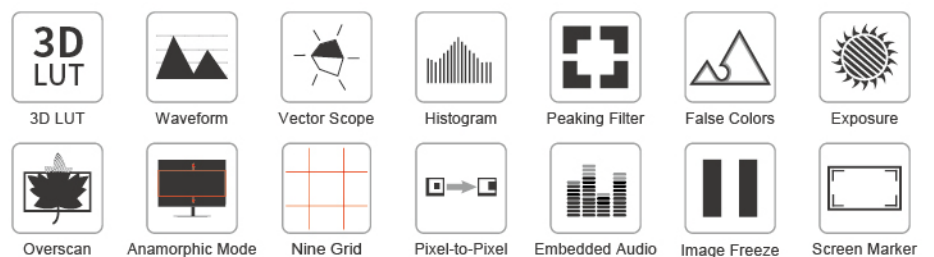

WPC215 21.5" PORTABLE DIRECTOR MONITOR

Sunlight Visible | Portable suitcase, ideal choice for outdoor filming

USE PROFESSIONAL REC.709 COLOR CALIBRATION STANDARD

FEATURES

- 21.5-inch 1920x1080 full HD large screen
- Portable waterproof case, easily cope with various harsh shooting environments
- Intuitive buttons + new menu interface, more convenient to operate
- Custom 3D-LUT, preview film look
- With Waveform, Vectorscope, RGB Histogram, Focus Assist, Monochrome etc. functions, can help you accurately exposure and focus every shot.
- With multiple 1/4 screw thread, can be mount wireless transmission and other device.
- The bottom of case built-in metal bracket, can mount the monitor on the tripod
- Built-in speaker, stereo Earphone output

PROFESSIONAL TOOLS FOR ACCURATELY EXPOSURE AND FOCUS EVERY SHOT

>> MULTIPLE POWER SUPPLY MODES

>> PARAMETER

Description	21.5" High Bright Carry-on Broadcast Monitor
Model	WPC215
Screen size	21.5" IPS
Display Colors	16.7M colors 8bits
Gamut	72% NTSC
Pixel pitch	0.24795 (H) x 0.24795 (V) mm
Aspect Ratio	16:9
Brightness	1000 cd/m ²
Contrast	1000:1
Backlight	LED
Response Time	Tr + Tf=25ms
Viewing Angle	89°/89°(L/R) 89°/89°(U/D)
Inputs	HDMI*2, SDI*1, USB2.0*1
Outputs	HDMI*2, SDI*1,
Audio	3.5mm Stereo Headphone, Speaker
SDI Support Format	720p (60/59.94/50/30/29/25/24/23.98)
	1080i (60/59.94/50)
	1080p (60/59.94/50/30/29.97/25/24/24sF/23.98/23.98sF)
HDMI Support Format	480i/576i/480p/576p
	720p (60/59.94/50/30/29.97/25/24/23.98)
	1080i (60/59.94/50)
	1080p (60/59.94/50/30/29.97/25/24/23.98)
	4K UHD 3840×2160p (30/29.97/25/24/23.98 Hz)
	DCI 4K 4096×2160p (24Hz)
Power Consumption	≤32W
Input Voltage	DC 12~24V
Operating Temperature	-0°C~50°C
Storage Temperature	-20°C~60°C
Waterproof Level of Case	IP67
Material of Case	PP alloy
Unit Size	372L×262H×28.4D (mm)
Unit Weight	about 14.8kg