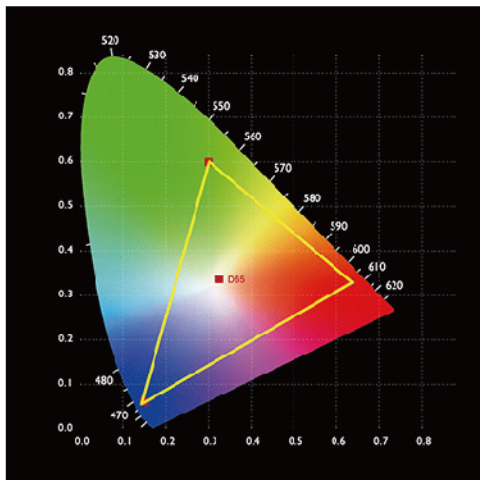

WPC215 21.5" PORTABLE DIRECTOR MONITOR

Sunlight Visible | Portable suitcase, ideal choice for outdoor filming

USE PROFESSIONAL REC.709 COLOR CALIBRATION STANDARD

FEATURES

- 21.5-inch 1920x1080 full HD large screen
- Portable waterproof case, easily cope with various harsh shooting environments
- Intuitive buttons + new menu interface, more convenient to operate
- Custom 3D-LUT, preview film look
- With Waveform, Vectorscope, RGB Histogram, Focus Assist, Monochrome etc. functions, can help you accurately exposure and focus every shot.
- With multiple 1/4 screw thread, can be mount wireless transmission and other device.
- The bottom of case built-in metal bracket, can mount the monitor on the tripod
- Built-in speaker, stereo Earphone output

PROFESSIONAL TOOLS FOR ACCURATELY EXPOSURE AND FOCUS EVERY SHOT

>> MULTIPLE POWER SUPPLY MODES

>> PARAMETER

Description	21.5" High Bright Carry-on Broadcast Monitor
Model	WPC215
Screen size	21.5" IPS
Display Colors	16.7M colors 8bits
Gamut	72% NTSC
Pixel pitch	0.24795 (H) x 0.24795 (V) mm
Aspect Ratio	16:9
Brightness	1000 cd/m ²
Contrast	1000:1
Backlight	LED
Response Time	Tr + Tf=25ms
Viewing Angle	89°/89°(L/R) 89°/89°(U/D)
Inputs	HDMI*2, SDI*1, USB2.0*1
Outputs	HDMI*2, SDI*1,
Audio	3.5mm Stereo Headphone, Speaker
SDI Support Format	720p (60/59.94/50/30/29/25/24/23.98)
	1080i (60/59.94/50)
	1080p (60/59.94/50/30/29.97/25/24/24sF/23.98/23.98sF)
HDMI Support Format	480i/576i/480p/576p
	720p (60/59.94/50/30/29.97/25/24/23.98)
	1080i (60/59.94/50)
	1080p (60/59.94/50/30/29.97/25/24/23.98)
	4K UHD 3840×2160p (30/29.97/25/24/23.98 Hz)
	DCI 4K 4096×2160p (24Hz)
Power Consumption	≤32W
Input Voltage	DC 12~24V
Operating Temperature	-0°C~50°C
Storage Temperature	-20°C~60°C
Waterproof Level of Case	IP67
Material of Case	PP alloy
Unit Size	372L×262H×28.4D (mm)
Unit Weight	about 14.8kg